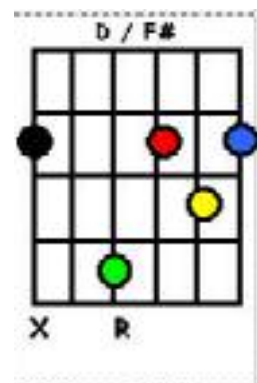

Hazard - Richard Marx [4 / 4 time]

Intro: | Em | Em , D/F# | G | G | Am | Am | Em | Em |

Inst: | : Em , D/F# | G | G | Am | Am | Em | Em |

Em				Em			
----	--	--	--	----	--	--	--

My [Em] mother came to Hazard when I was just seven

Em				G			
----	--	--	--	---	--	--	--

[Em] Even then the folks in town said with [G] prejudiced eyes

G				A			
---	--	--	--	---	--	--	--

That [A] boy's not right

Em				Em			
----	--	--	--	----	--	--	--

[Em] Three years ago when I came to know Mary

And [D] dream our [C] way out of this [Em] town

Intro

[Em] No one understood what I felt for Mary

No one cared until the night she went out [G] walking all alone

And n [A] ever came home

[Em] Man with the badge came knocking next morning

Guitar Break

I [C] swear I left her by the [G] river

I [C] swear I left her safe and [Em] sound

I [C] need to make it to the [G] ri... [Em] ver

And I [D] eave this o [C] ld Nebraska [Em] town

(Fade to end...)